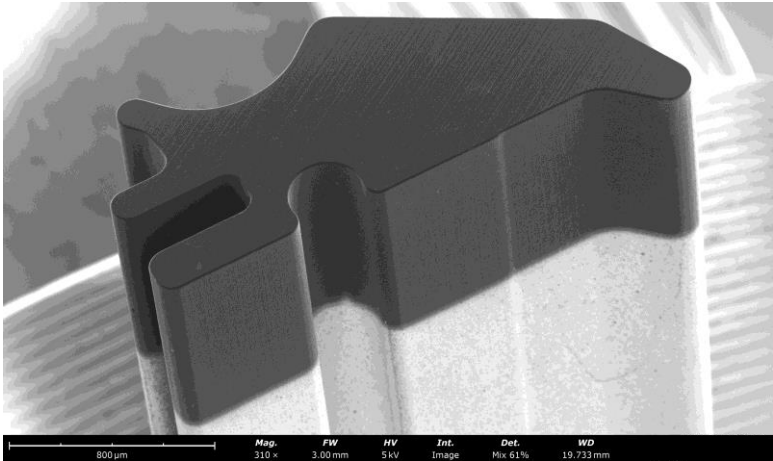

Annex:

High performance connectors

Progressive die

Coated punch of a progressive die  
(1 €-ct coin size: Approx. 5/8")

Same punch on a 1/2" pin stub (SEM-image, 20 x)