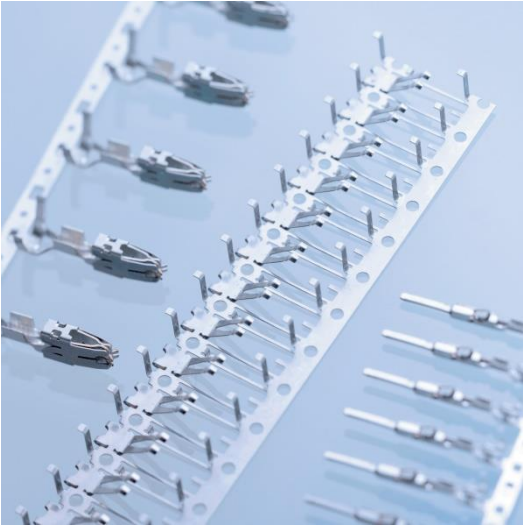

Annex:

High performance connectors

Progressive die

Coated punch of a progressive die  
(1 €-ct coin size: Approx. 5/8")

Same punch on a 1/2" pin stub (SEM-image, 20 x)